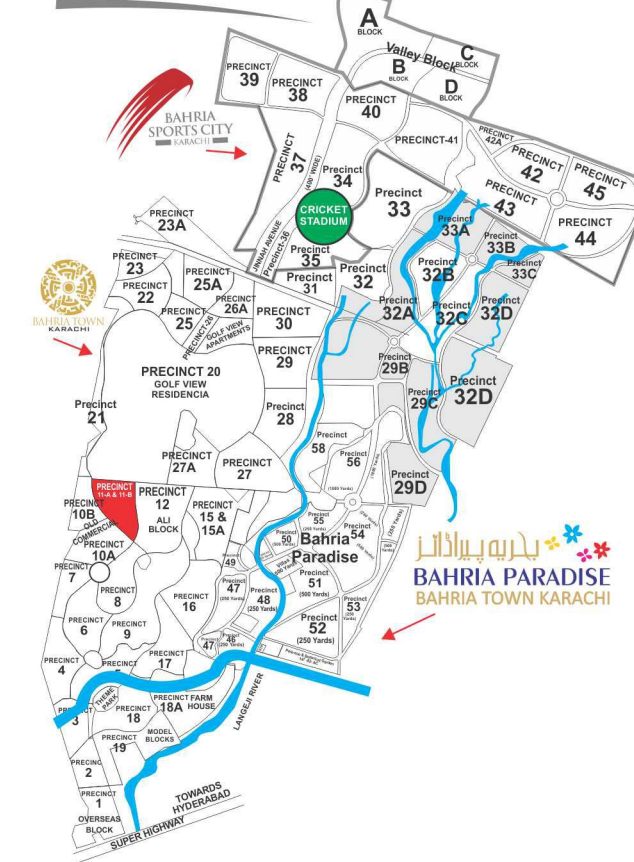

LOCATION PLAN

PRECINCT 11-A BAHRIA HOMES
Plot Size **25'x55'**
30'x60'